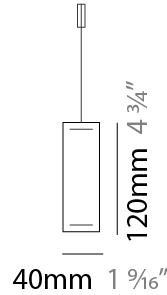

PROJECT _____
TYPE _____
SPECIFIER _____
QUANTITY _____
DATE _____

LED120 SUSPENSION

D71026-

base number   Color   Finish
Temperature   Options

1. To build a product code in our configurator select the specify button on the base model # product page
2. To build a manual product code on this datasheet choose from the options listed below in blue font and add the suffix to the base model #

GENERAL

Series: Woodlin
Subseries: LED120
Brand: Tunto
Division: Design
Mounting Type: Suspension
Mounting Location: Ceiling
Subcategory: Profile

PHYSICAL

Shape: Rectangle
Length (mm): 1600
Length (in): 63
Width (mm): 40
Width (in): 1 9/16
Height (mm): 120
Height (in): 4 3/4
Max. Overall Height (mm): 2120
Max. Overall Height (in): 83 7/16
Light Distribution: Direct / Indirect
Diffuser: Opal
Fixture Finish: WAL / ASH / OAK / BLK / WHI
Fixture Material: Wood
Cable Details: 2000mm / 78 3/4"

ELECTRICAL

Lamp Type: LED
Input Wattage (W): 74
Total Output Wattage (W): 63
Dimming: Tri-Mode (Non-Dimming and Phase Dimming (120Vac only) and 0-10V Dimming)
Driver Included: Yes
Driver Location: Integrated
Driver Type: Constant Current - Universal
Driver Class: Class 2
Input Voltage (V): 120 - 277
Constant Current (MA): 700

LED

Color Temperature (°K): 2700 / 3000 / 4000
Max. Delivered Lumen (lm): 3600
CRI: >93 CRI
Lamp Life (hrs): 50000

OPTICAL

RATINGS AND CERTIFICATIONS

Certified By: Certified for North American Standards
IP rating: IP20

1600mm 63"