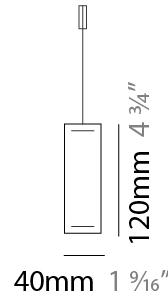

PROJECT _____
TYPE _____
SPECIFIER _____
QUANTITY _____
DATE _____

LED120 SUSPENSION

D71024-

base number   Color   Finish
Temperature   Options

1. To build a product code in our configurator select the specify button on the base model # product page
2. To build a manual product code on this datasheet choose from the options listed below in blue font and add the suffix to the base model #

GENERAL

Series: Woodlin
Subseries: LED120
Brand: Tunto
Division: Design
Mounting Type: Suspension
Mounting Location: Ceiling
Subcategory: Profile

PHYSICAL

Shape: Rectangle
Length (mm): 1000
Length (in): 39 ³/₈
Width (mm): 40
Width (in): 1 ⁹/₁₆
Height (mm): 120
Height (in): 4 ³/₄
Max. Overall Height (mm): 2120
Max. Overall Height (in): 83 ⁷/₁₆
Light Distribution: Direct / Indirect
Diffuser: Opal
Fixture Finish: WAL / ASH / OAK / BLK / WHI
Fixture Material: Wood
Cable Details: 2000mm / 78 3/4"

ELECTRICAL

Lamp Type: LED
Input Wattage (W): 46
Total Output Wattage (W): 38
Dimming: Tri-Mode (Non-Dimming and Phase Dimming (120Vac only) and 0-10V Dimming)
Driver Included: Yes
Driver Location: Integrated
Driver Type: Constant Current - Universal
Driver Class: Class 2
Input Voltage (V): 120 - 277
Constant Current (MA): 700

LED

Color Temperature (°K): 2700 / 3000 / 4000
Max. Delivered Lumen (lm): 2200
CRI: >93 CRI
Lamp Life (hrs): 50000

OPTICAL

RATINGS AND CERTIFICATIONS

Certified By: Certified for North American Standards
IP rating: IP20