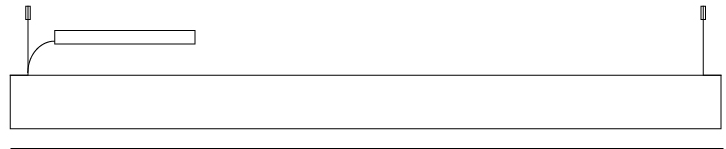

PROJECT _____
TYPE _____
SPECIFIER _____
QUANTITY _____
DATE _____

LED120 SUSPENSION

D71026-

base number   Color   Finish
Temperature   Options

1. To build a product code in our configurator select the specify button on the base model # product page
2. To build a manual product code on this datasheet choose from the options listed below in blue font and add the suffix to the base model #

GENERAL

Series: Woodlin
Subseries: LED120
Brand: Tunto
Division: Design
Mounting Type: Suspension
Mounting Location: Ceiling
Subcategory: Profile

PHYSICAL

Shape: Rectangle
Length (mm): 1600
Length (in): 63
Width (mm): 40
Width (in): 1 9/16
Height (mm): 120
Height (in): 4 3/4
Max. Overall Height (mm): 2120
Max. Overall Height (in): 83 7/16
Light Distribution: Direct / Indirect
Diffuser: Opal
Fixture Finish: WAL / ASH / OAK / BLK / WHI
Fixture Material: Wood
Cable Details: 2000mm / 78 3/4"

ELECTRICAL

Lamp Type: LED
Input Wattage (W): 74
Total Output Wattage (W): 63
Dimming: Tri-Mode (Non-Dimming and Phase Dimming (120Vac only) and 0-10V Dimming)
Driver Included: Yes
Driver Location: Integrated
Driver Type: Constant Current - Universal
Driver Class: Class 2
Input Voltage (V): 120 - 277
Constant Current (MA): 700

LED

Color Temperature (°K): 2700 / 3000 / 4000
Max. Delivered Lumen (lm): 3600
CRI: >93 CRI
Lamp Life (hrs): 50000

OPTICAL

RATINGS AND CERTIFICATIONS

Certified By: Certified for North American Standards
IP rating: IP20

1600mm 63"