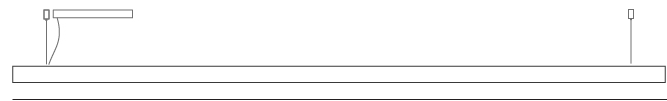

PROJECT
TYPE
SPECIFIER
QUANTITY
DATE

LED60 SUSPENSION

D71016-

base number
Color   Finish
Temperature   Options

1. To build a product code in our configurator select the specify button on the base model # product page
2. To build a manual product code on this datasheet choose from the options listed below in blue font and add the suffix to the base model #

GENERAL

Series: Woodlin
Subseries: LED60
Brand: Tunto
Division: Design
Mounting Type: Suspension
Mounting Location: Ceiling
Subcategory: Profile

PHYSICAL

Shape: Rectangle
Length (mm): 1000
Length (in): 39 ³/₈"
Width (mm): 60
Width (in): 2 ³/₈"
Height (mm): 60
Height (in): 2 ³/₈"
Max. Overall Height (mm): 2060
Max. Overall Height (in): 81 ¹/₈"
Light Distribution: Direct
Diffuser: Opal
Fixture Finish: [WAL / ASH / OAK / BLK / WHI](#)
Fixture Material: Wood
Cable Details: 2000mm / 78 3/4"

ELECTRICAL

Lamp Type: LED
Input Wattage (W): 43
Total Output Wattage (W): 38
Dimming: Tri-Mode (Non-Dimming and Phase Dimming (120Vac only) and 0-10V Dimming)
Driver Included: Yes
Driver Location: Integrated
Driver Type: Constant Current - Universal
Driver Class: Class 2
Input Voltage (V): 120 - 277
Constant Current (MA): 700

LED

Color Temperature (°K): [2700 / 3000 / 4000](#)
Max. Delivered Lumen (lm): 3240
CRI: >93 CRI
Lamp Life (hrs): 50000

OPTICAL

RATINGS AND CERTIFICATIONS

Certified By: Certified for North American Standards
IP rating: IP20

1000mm 39 ³/₈"

60mm 2 ³/₈"

Direct