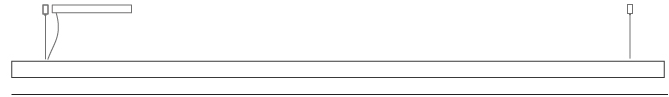

PROJECT
TYPE
SPECIFIER
QUANTITY
DATE

LED60 SUSPENSION

D71017-

base number
Color   Finish
Temperature   Options

1. To build a product code in our configurator select the specify button on the base model # product page
2. To build a manual product code on this datasheet choose from the options listed below in blue font and add the suffix to the base model #

GENERAL

Series: Woodlin
Subseries: LED60
Brand: Tunto
Division: Design
Mounting Type: Suspension
Mounting Location: Ceiling
Subcategory: Profile

PHYSICAL

Shape: Rectangle
Length (mm): 1300
Length (in): 51 ³/₁₆
Width (mm): 60
Width (in): 2 ³/₈
Height (mm): 60
Height (in): 2 ³/₈
Max. Overall Height (mm): 2060
Max. Overall Height (in): 81 ¹/₈
Light Distribution: Direct
Diffuser: Opal
Fixture Finish: [WAL / ASH / OAK / BLK / WHI](#)
Fixture Material: Wood
Cable Details: 2000mm / 78 3/4"

ELECTRICAL

Lamp Type: LED
Input Wattage (W): 55
Total Output Wattage (W): 50.8
Dimming: Tri-Mode (Non-Dimming and Phase Dimming (120Vac only) and 0-10V Dimming)
Driver Included: Yes
Driver Location: Integrated
Driver Type: Constant Current - Universal
Driver Class: Class 2
Input Voltage (V): 120 - 277
Constant Current (MA): 700

LED

Color Temperature (°K): [2700 / 3000 / 4000](#)
Max. Delivered Lumen (lm): 4380
CRI: >93 CRI
Lamp Life (hrs): 50000

OPTICAL

RATINGS AND CERTIFICATIONS

Certified By: Certified for North American Standards
IP rating: IP20

1300mm 51 ³/₁₆"

60mm 2 ³/₈"

Direct