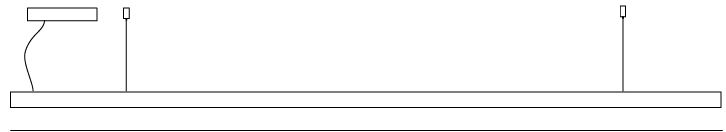

PROJECT
TYPE
SPECIFIER
QUANTITY
DATE

LED28 SUSPENSION

D71008-

base number
Color   Finish
Temperature   Options

1. To build a product code in our configurator select the specify button on the base model # product page
2. To build a manual product code on this datasheet choose from the options listed below in blue font and add the suffix to the base model #

GENERAL

Series: Woodlin
Subseries: LED28
Brand: Tunto
Division: Design
Mounting Type: Suspension
Mounting Location: Ceiling
Subcategory: Profile

PHYSICAL

Shape: Rectangle
Length (mm): 1000
Length (in): 39 ³/₈
Width (mm): 28
Width (in): 1 ¹/₈
Height (mm): 28
Height (in): 1 ¹/₈
Max. Overall Height (mm): 2028
Max. Overall Height (in): 79 ¹³/₁₆
Light Distribution: Direct
Diffuser: Opal
Fixture Finish: [WAL / ASH / OAK / BLK / WHI](#)
Fixture Material: Wood
Cable Details: 2000mm / 78 3/4"

ELECTRICAL

Lamp Type: LED
Input Wattage (W): 21
Total Output Wattage (W): 19
Dimming: Tri-Mode (Non-Dimming and Phase Dimming (120Vac only) and 0-10V Dimming)
Driver Included: Yes
Driver Location: Integrated
Driver Type: Constant Current - Universal
Driver Class: Class 2
Input Voltage (V): 120 - 277
Constant Current (MA): 700

LED

Color Temperature (°K): [2700 / 3000 / 4000](#)
Max. Delivered Lumen (lm): 1200
CRI: >93 CRI
Lamp Life (hrs): 50000

OPTICAL

RATINGS AND CERTIFICATIONS

Certified By: Certified for North American Standards
IP rating: IP20

1000mm 39 ³/₈"

28mm 1 ¹/₈"

Direct