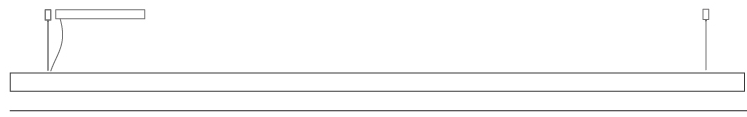

PROJECT
TYPE
SPECIFIER
QUANTITY
DATE

LED60 SUSPENSION

D71020- -

base number
Color   Temperature   Finish   Options

1. To build a product code in our configurator select the specify button on the base model # product page
2. To build a manual product code on this datasheet choose from the options listed below in blue font and add the suffix to the base model #

GENERAL

Series: Woodlin
Subseries: LED60
Brand: Tunto
Division: Design
Mounting Type: Suspension
Mounting Location: Ceiling
Subcategory: Profile

PHYSICAL

Shape: Rectangle
Length (mm): 2400
Length (in): 94 ½
Width (mm): 60
Width (in): 2 ⅜
Height (mm): 60
Height (in): 2 ⅜
Max. Overall Height (mm): 2060
Max. Overall Height (in): 81 ⅞
Light Distribution: Direct
Diffuser: Opal
Fixture Finish: [WAL / ASH / OAK / BLK / WHI](#)
Fixture Material: Wood
Cable Details: 2000mm / 78 3/4"

ELECTRICAL

Lamp Type: LED
Input Wattage (W): 110
Total Output Wattage (W): 88.8
Dimming: Tri-Mode (Non-Dimming and Phase Dimming (120Vac only) and 0-10V Dimming)
Driver Included: Yes
Driver Location: Integrated
Driver Type: Constant Current - Universal
Driver Class: Class 2
Input Voltage (V): 120 - 277
Constant Current (MA): 700

LED

Color Temperature (°K): [2700 / 3000 / 4000](#)
Max. Delivered Lumen (lm): 8750
CRI: >93 CRI
Lamp Life (hrs): 50000

OPTICAL

RATINGS AND CERTIFICATIONS

Certified By: Certified for North American Standards
IP rating: IP20

2400mm 94 ½"

60mm 2 ⅜"

Direct