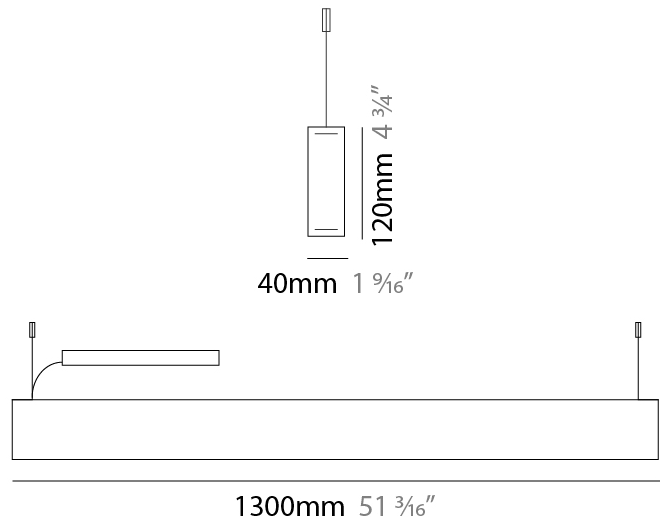

PROJECT	_____
TYPE	_____
SPECIFIER	_____
QUANTITY	_____
DATE	_____

LED120 SUSPENSION

D71025-

base number
Color   Finish
Temperature   Options

1. To build a product code in our configurator select the specify button on the base model # product page
2. To build a manual product code on this datasheet choose from the options listed below in blue font and add the suffix to the base model #

GENERAL

Series: Woodlin
Subseries: LED120
Brand: Tunto
Division: Design
Mounting Type: Suspension
Mounting Location: Ceiling
Subcategory: Profile

PHYSICAL

Shape: Rectangle
Length (mm): 1300
Length (in): 51 ³/₁₆
Width (mm): 40
Width (in): 1 ⁹/₁₆
Height (mm): 120
Height (in): 4 ³/₄
Max. Overall Height (mm): 2120
Max. Overall Height (in): 83 ⁷/₁₆
Light Distribution: Direct / Indirect
Diffuser: Opal
Fixture Finish: [WAL](#) / [ASH](#) / [OAK](#) / [BLK](#) / [WHI](#)
Fixture Material: Wood
Cable Details: 2000mm / 78 3/4"

ELECTRICAL

Lamp Type: LED
Input Wattage (W): 60
Total Output Wattage (W): 50.1
Dimming: Tri-Mode (Non-Dimming and Phase Dimming (120Vac only) and 0-10V Dimming)
Driver Included: Yes
Driver Location: Integrated
Driver Type: Constant Current - Universal
Driver Class: Class 2
Input Voltage (V): 120 - 277
Constant Current (MA): 700

LED

Color Temperature (°K): [2700](#) / [3000](#) / [4000](#)
Max. Delivered Lumen (lm): 3260
CRI: >93 CRI
Lamp Life (hrs): 50000

OPTICAL

RATINGS AND CERTIFICATIONS

Certified By: Certified for North American Standards
IP rating: IP20