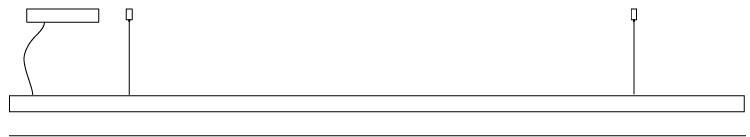

PROJECT
TYPE
SPECIFIER
QUANTITY
DATE

LED28 SUSPENSION

D71009-

base number
Color   Finish
Temperature   Options

1. To build a product code in our configurator select the specify button on the base model # product page
2. To build a manual product code on this datasheet choose from the options listed below in blue font and add the suffix to the base model #

GENERAL

Series: Woodlin
Subseries: LED28
Brand: Tunto
Division: Design
Mounting Type: Suspension
Mounting Location: Ceiling
Subcategory: Profile

PHYSICAL

Shape: Rectangle
Length (mm): 1200
Length (in): 47 1/4
Width (mm): 28
Width (in): 1 1/8
Height (mm): 28
Height (in): 1 1/8
Max. Overall Height (mm): 2028
Max. Overall Height (in): 79 13/16
Light Distribution: Direct
Diffuser: Opal
Fixture Finish: [WAL](#) / [ASH](#) / [OAK](#) / [BLK](#) / [WHI](#)
Fixture Material: Wood
Cable Details: 2000mm / 78 3/4"

ELECTRICAL

Lamp Type: LED
Input Wattage (W): 25
Total Output Wattage (W): 20.9
Dimming: Tri-Mode (Non-Dimming and Phase Dimming (120Vac only) and 0-10V Dimming)
Driver Included: Yes
Driver Location: Integrated
Driver Type: Constant Current - Universal
Driver Class: Class 2
Input Voltage (V): 120 - 277
Constant Current (MA): 700

LED

Color Temperature (°K): [2700](#) / [3000](#) / [4000](#)
Max. Delivered Lumen (lm): 1300 Standard 3000K
CRI: >93 CRI
Lamp Life (hrs): 50000

OPTICAL

RATINGS AND CERTIFICATIONS

Certified By: Certified for North American Standards
IP rating: IP20

1200mm 47 1/4"

28mm 1 1/8"

Direct